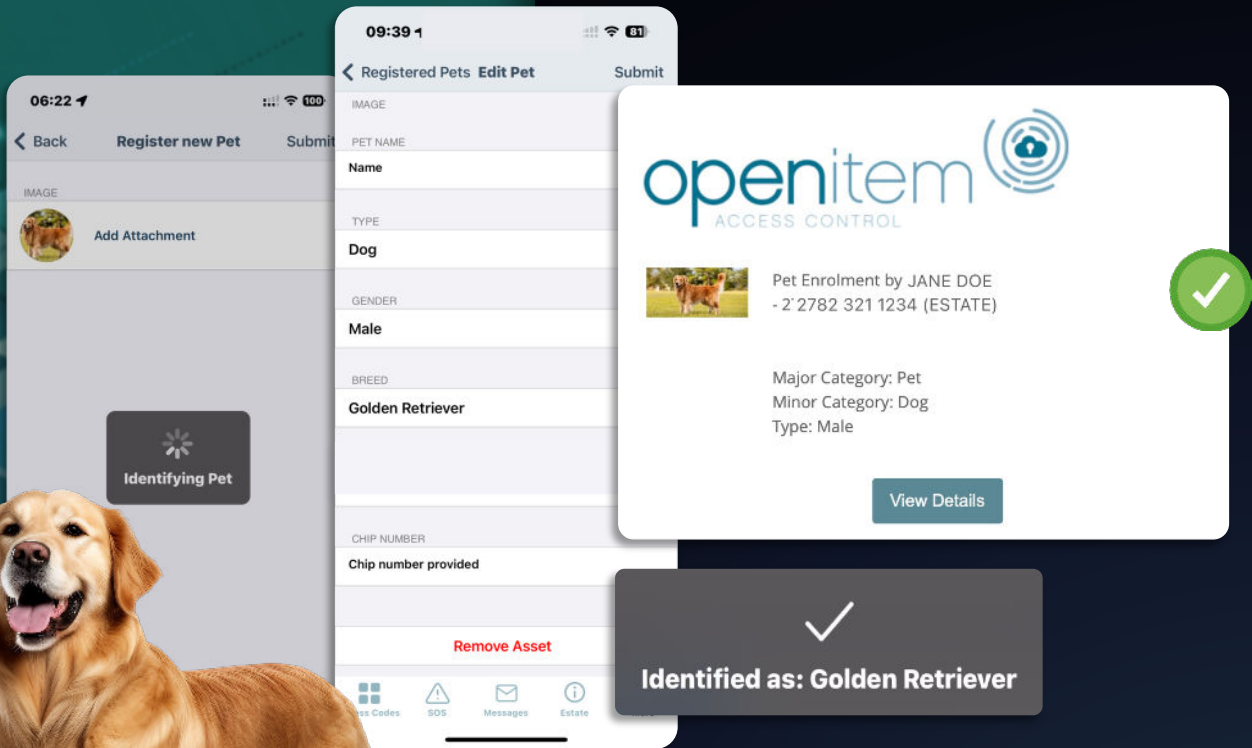

WYOB I

REGISTER/ENROL YOUR **PET**

Pet enrolment ensures the identification of your pet and provides important information about your pet. Especially in the case of lost and found.

Openitem's App software is now VN Animal detection enabled. Which means that the software has the built-in capability of recognising pet breeds and types. Complete your pet's profile by adding the required information. This includes name, gender, colour and id chip provided by your veterinary specialist. This will enable estate management to quickly identify your pet.