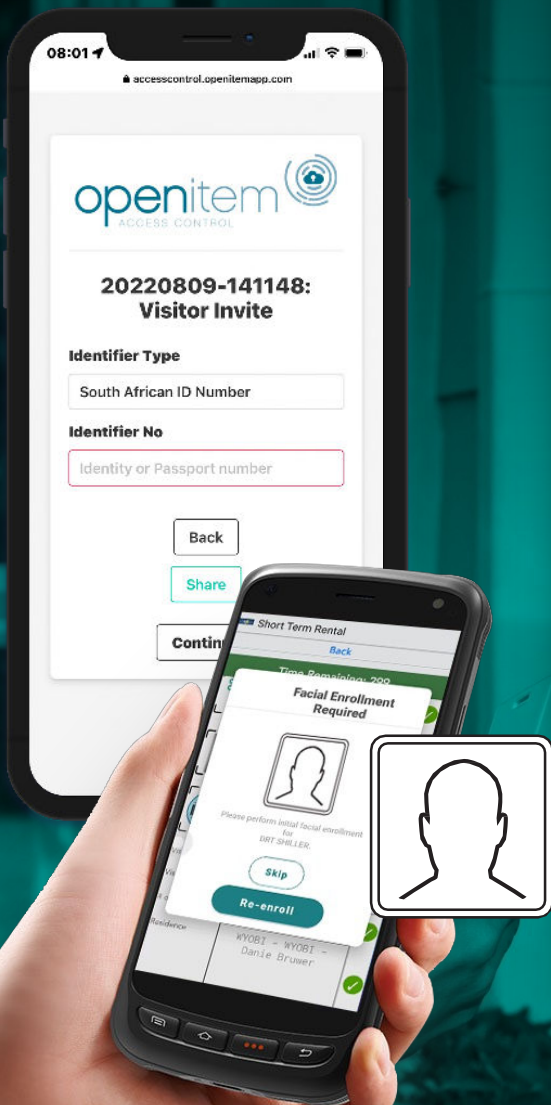

WYOBI

SHORT TERM RENTALS WITH FACE ID ACCESS CONTROL

Our **SHORT-TERM RENTAL** workflow function is now available to assist check-in points with easy, quick, safe and reliable control of visitors and access points. The prospective visitor pre-registers by entering their ID nr and name. On arrival, their facial is matched and with a quick scan, gains access to the respective estate or park.

NO MORE FINGERPRINT ENROLMENT.

This accurate capturing of the visitor's profile saves time on the registration process and relieves stress and prevents check-in congestion at the various welcome centres.

MULTIPLE VISITOR REGISTRATION > ENTER ID & CONTACT DETAILS > MATCH PHOTO > APPROVE ACCESS GRANTED

DOWNLOAD THE UPDATED APP

Visit us online www.openitem.co.za