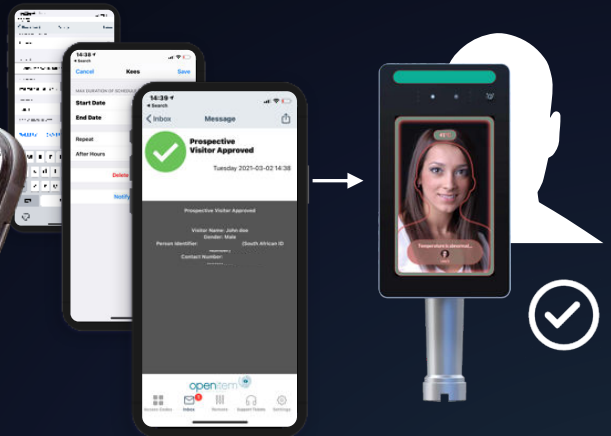

openitem

ACCESS CONTROL

Our FACE ID RECOGNITION function is available to assist residents, tenants and estate/park management with easy, quick, safe and reliable access and exit to controlled access points.

The hardware features temperature scanning capabilities. Thus, the user's Facial ID and temperature is registered simultaneously.

The prospective visitor or resident/tenant registers a visitor's profile, uploads or captures a facial image and on arrival, a quick scan grants them access to the respective estate or park.

PRE-REGISTER > ENTER ID & CONTACT DETAIL > UPLOAD PHOTO > APPROVE > **GAIN ACCESS**