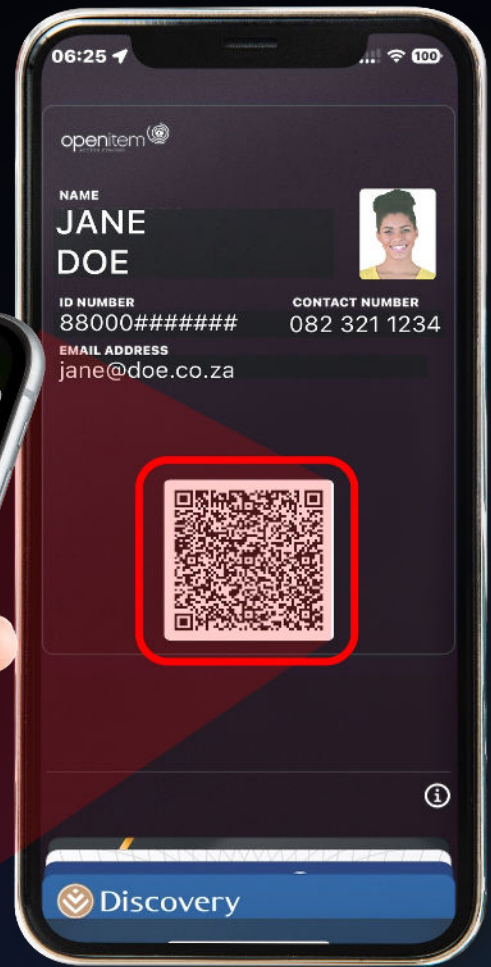

WYOB I

IDENTITY **ADD TO** **WALLET**

Whilst ensuring that your access profile is always up to date, Openitem now allows you to share this information via your device wallet. Therefore, allowing for easy share and update of personal contact detail with family and friends.

Add to Apple Wallet

openitem 
ACCESS CONTROL

The Openitem Application now enables users to share their contact information (vcard) directly with their device's wallet.

DOWNLOAD THE UPDATED APP

Visit us online www.openitem.co.za