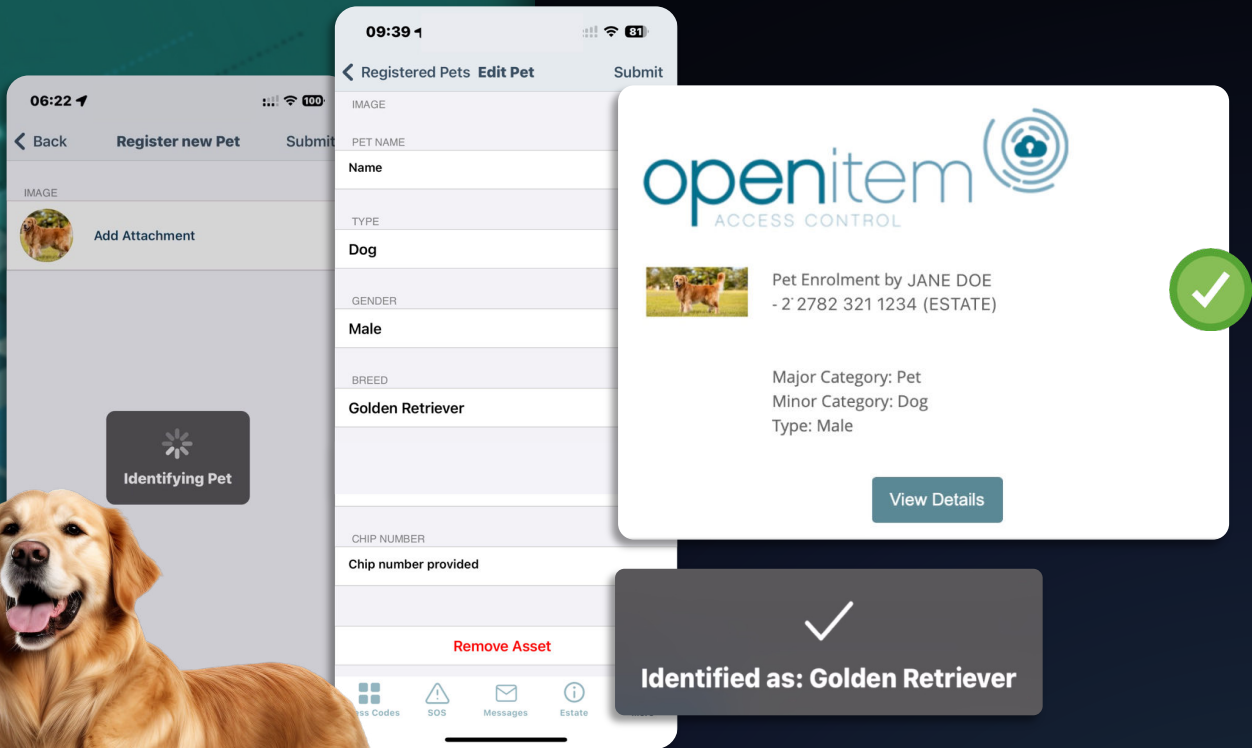

# WYOB I

## REGISTER/ENROL YOUR **PET**

Pet enrolment ensures the identification of your pet and provides important information about your pet. Especially in the case of lost and found.

Openitem's App software is now VN Animal detection enabled. Which means that the software has the built-in capability of recognising pet breeds and types. Complete your pet's profile by adding the required information. This includes name, gender, colour and id chip provided by your veterinary specialist. This will enable estate management to quickly identify your pet.