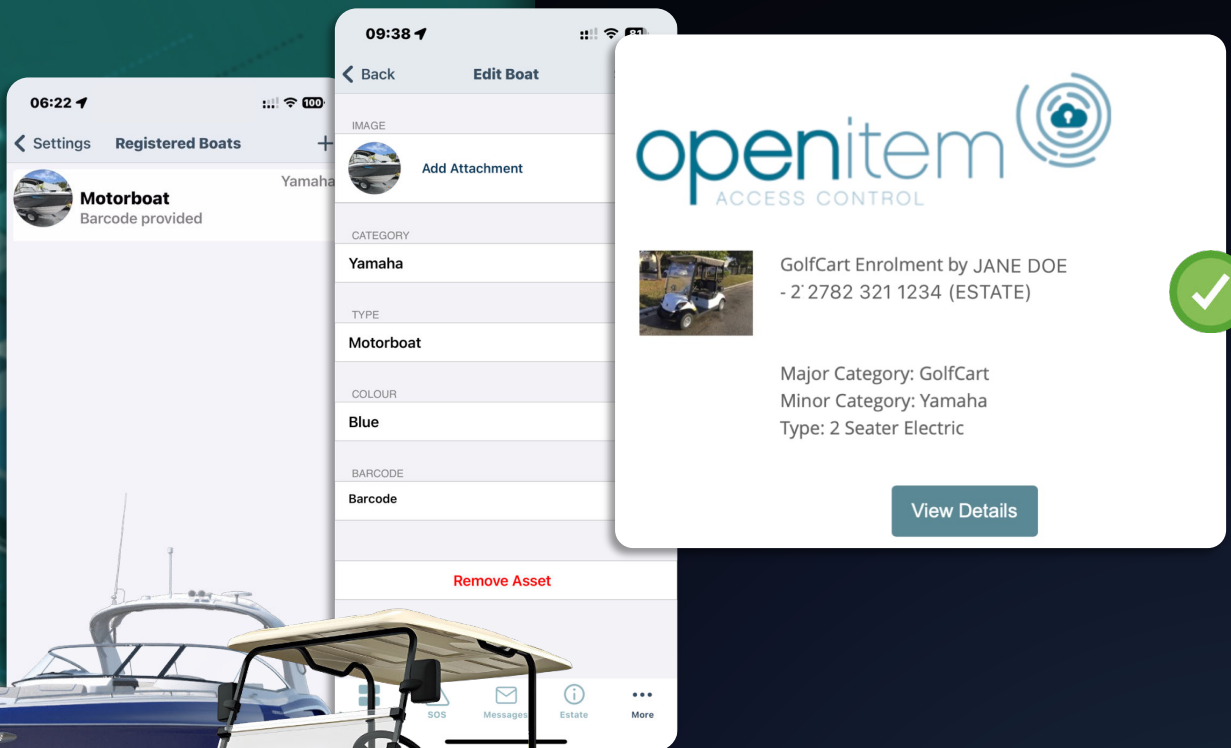

WYOB I

REGISTER/ENROL YOUR **ASSET**

Asset (Golfcart/Boat) enrolment ensures the identification of your assets and provides important information about your asset.

openitem 
ACCESS CONTROL

Complete the asset profile by adding the required information. This includes make, model, colour and barcode/serial.

This will assist estate management to quickly identify your asset and the specific entry/exit requirements and management thereof.

DOWNLOAD THE UPDATED APP

Visit us online www.openitem.co.za